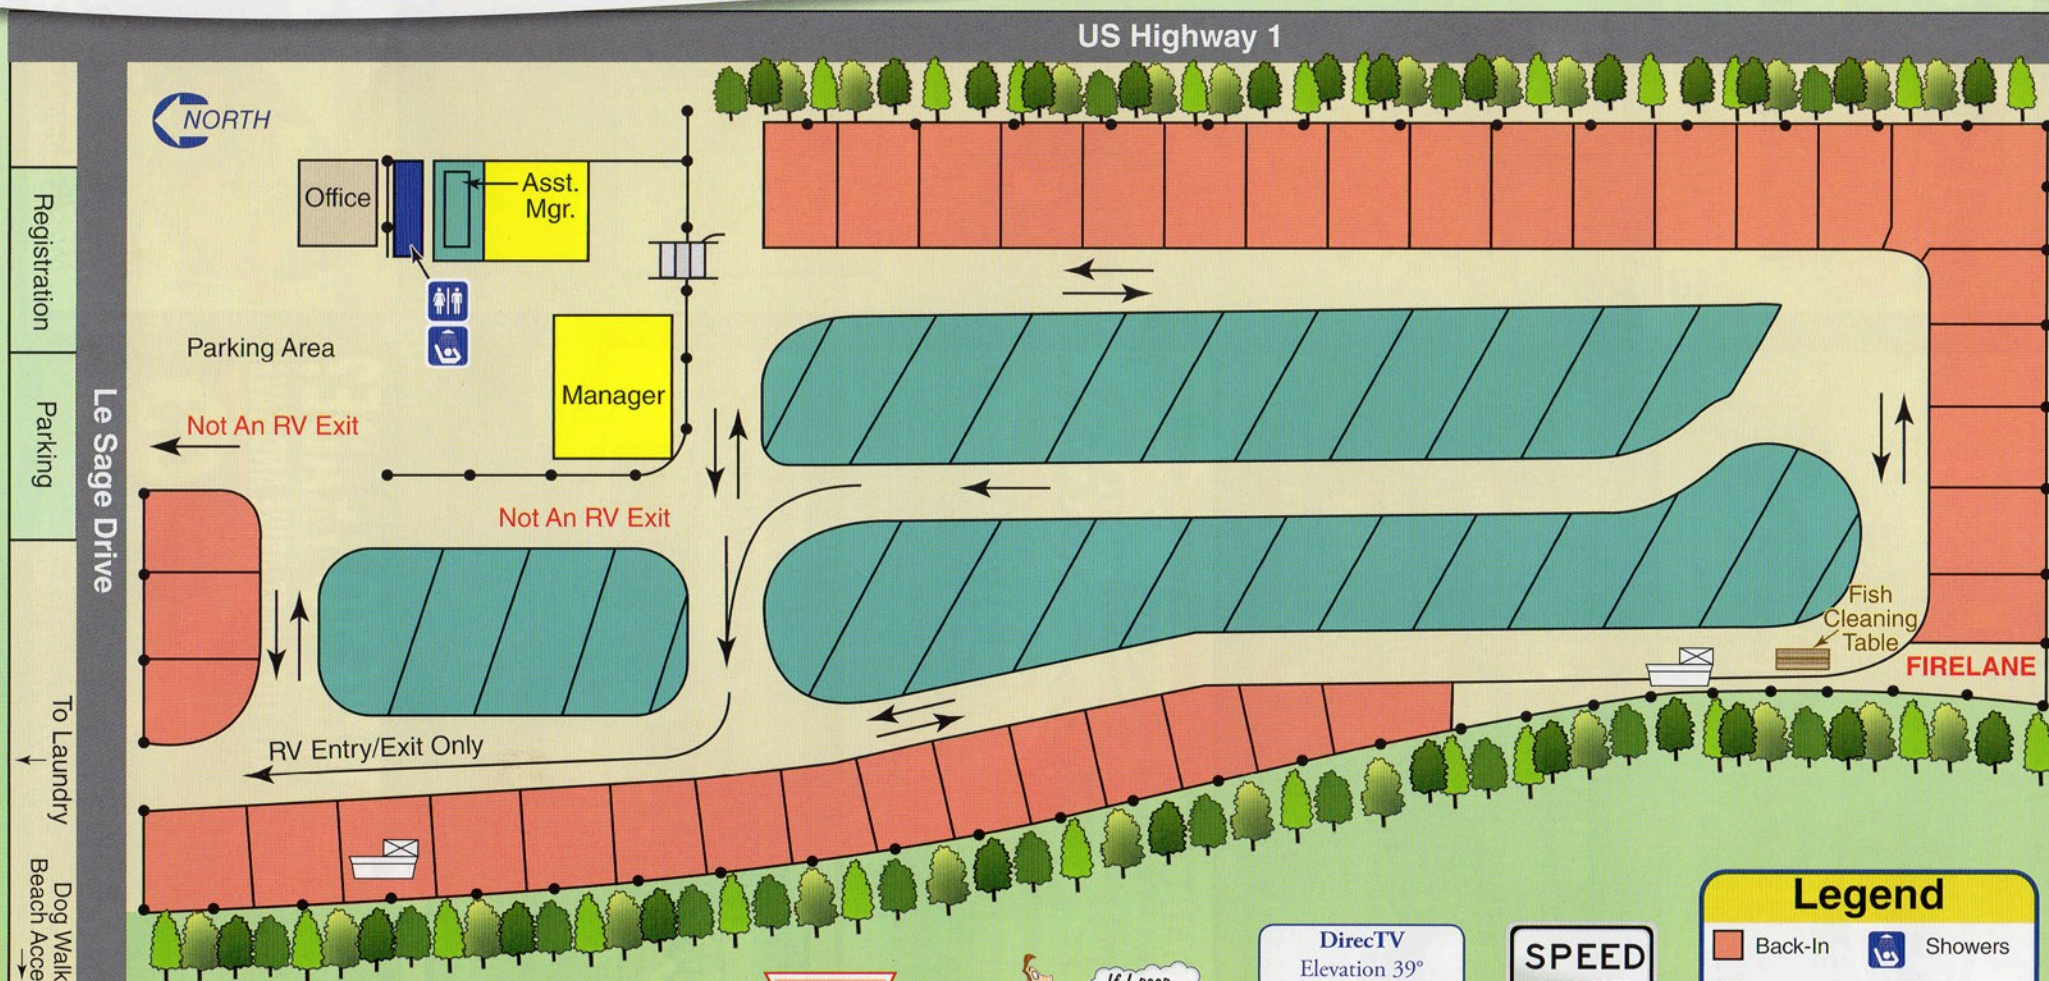

Welcome To Le Sage Riviera RV Park

319 N. Hwy. 1 • Grover Beach, California 93433 • San Luis Obispo County • 805-489-5506
 Website: www.lesageriviera.com • E-Mail: info@lesageriviera.com

Important
 Bathroom keys can be obtained during office hours only & require a \$10 cash deposit

Your Site # is _____

Check-Out 11:30 AM
 Check-In 2:00 PM

Southwest Publications SINCE 1986
 SERVING USA & CANADA
 All Rights Reserved © 2013
 * Map Not To Scale

DirecTV
 Elevation 39°
 Azimuth 174°

Dish TV
 Elevation 48°
 Azimuth 154°

SPEED LIMIT
5

Legend

- Back-In
- Pull-Thru
- Restrooms - Closed 11am-12pm for cleaning
- Showers
- Dumpster