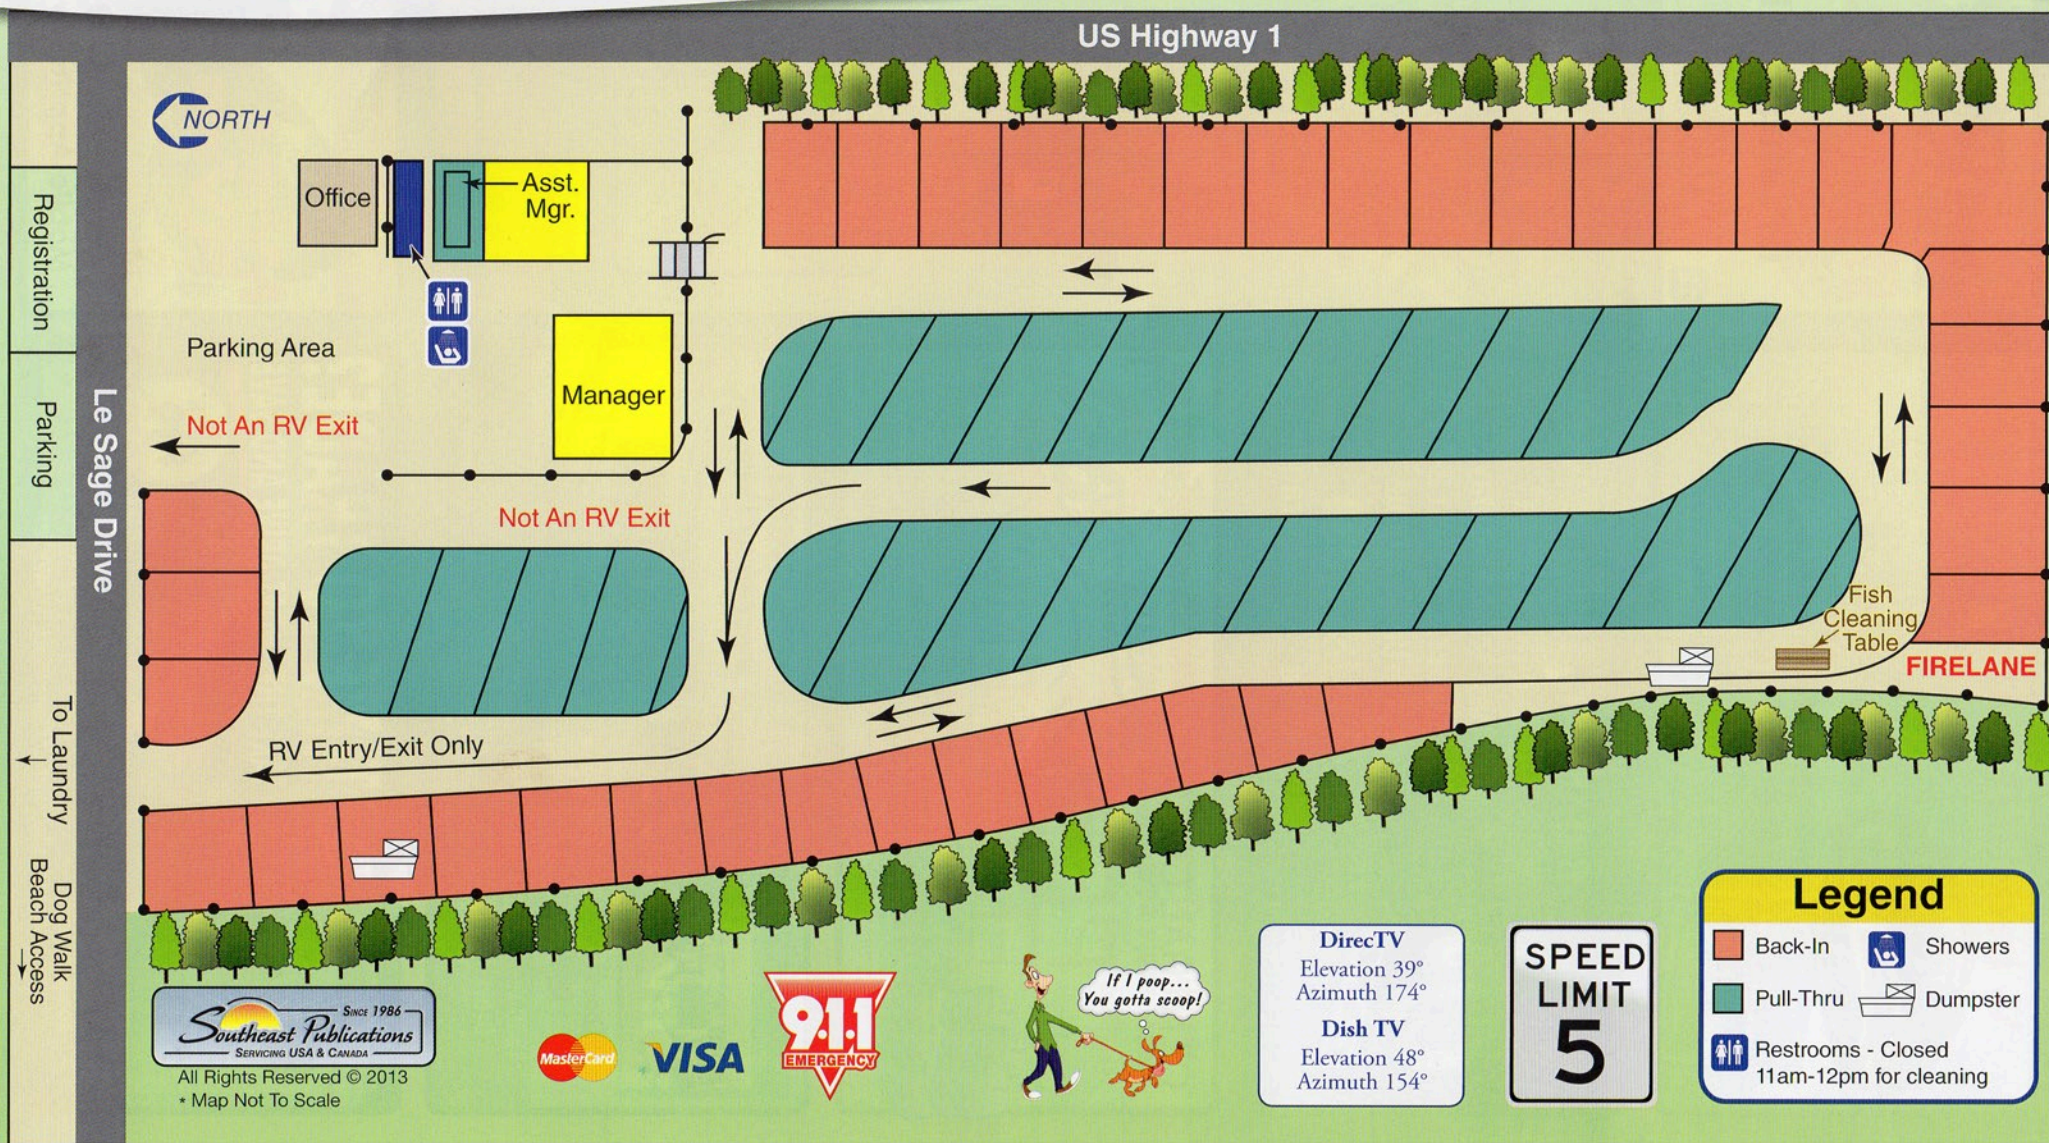

Welcome To Le Sage Riviera RV Park

319 N. Hwy. 1 • Grover Beach, California 93433 • San Luis Obispo County • 805-489-5506
 Website: www.lesageriviera.com • E-Mail: info@lesageriviera.com

Important

Bathroom keys can be obtained during office hours only & require a \$10 cash deposit

Your Site # is _____

Check-Out 11:30 AM
 Check-In 2:00 PM

Southwest Publications SINCE 1986
 SERVING USA & CANADA
 All Rights Reserved © 2013
 * Map Not To Scale

DirecTV
 Elevation 39°
 Azimuth 174°
Dish TV
 Elevation 48°
 Azimuth 154°

SPEED LIMIT
5

Legend

- Back-In
- Pull-Thru
- Restrooms - Closed 11am-12pm for cleaning
- Showers
- Dumpster